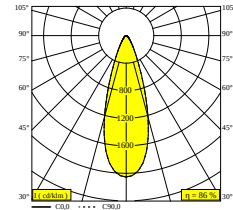

BRUSHED OLD BRONZE 30511 9235 BROB

CREAM 30511 9235 CR

WHITE 30511 9235 W

 [View on website](#)

General info

LOCATION	indoor
INSTALLATION	Ceiling Surface mounted
INGRESS PROTECTION	IP20
WEIGHT (KG)	0.5
ADJUSTABILITY	0° to 45° swiveling, 360° rotatable
INFORMATION	LENS FL-36° INCL.DIMMABLE POWER SUPPLY