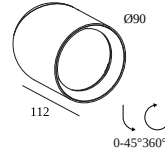

BRUSHED OLD BRONZE 30511 9235 BROB

CREAM 30511 9235 CR

WHITE 30511 9235 W

 [View on website](#)

General info

LOCATION	indoor
INSTALLATION	Ceiling Surface mounted
INGRESS PROTECTION	IP20
WEIGHT (KG)	0.5
ADJUSTABILITY	0° to 45° swiveling, 360° rotatable
INFORMATION	LENS FL-36° INCL.DIMMABLE POWER SUPPLY